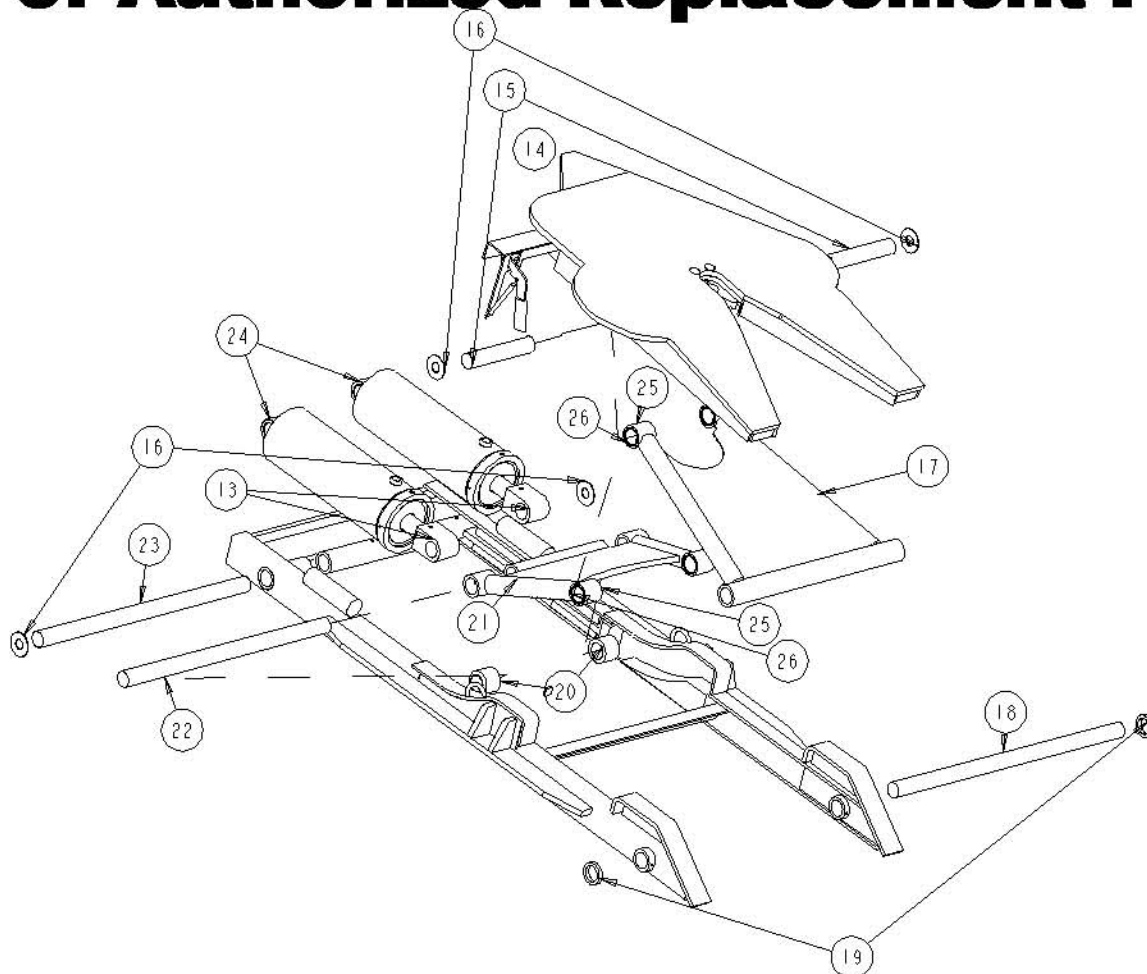

# WARREN FW-45 Lifting Fifth Wheel

## List of Authorized Replacement Parts

Drawing Number	Description	Part Number
1	Air Locking Cylinder with Nut	600-60001
2	Warren Air Chamber— <b>DO NOT SUBSTITUTE WITH ANY OTHER TYPE</b>	600-60002
3	Road Lock Repair Kit	600-60003
4	1" Top Plate Bearing Housing	600-60004
5	1" Connex Top Plate Bearing	600-60005
6	Jaw Spring	600-60006
7	Jaw Pair with Spring and Hook	600-60007
8	Jaw pin with Cotter Pin (2 required)	600-60008
9	3-3/8" Top Plate Bearing Housing	600-60009
10	3-3/8" Connex Top Plate Bearing	600-60010
11	Jaw Fork	600-60011
12	Locking Linkage	600-60012

## List of Authorized Replacement Parts

Drawing Number	Description	Part Number
13	Knuckle for hydraulic cylinder	600-80071
14	Fifth Wheel Plate	600-60151
15	Fifth Wheel Shaft (2 required)	600-60015
16	Flat Washer (2 required)	900-80223
17	Rear Elevator	600-60017
18	Rear Cross Shaft	600-60018
19	Shaft Retaining Collar (2 required)	600-60019
20	Roller Wheel (2 required)	600-60020
21	Front Elevator	600-60146
22	Roller Shaft	600-60022
23	Front Cross Shaft	600-60023
24	Hydraulic Cylinder	600-80002
25	2-3/4" Elevator Bearing Housing	600-60026
26	2-3/4" Connex Elevator Bearing	600-60027