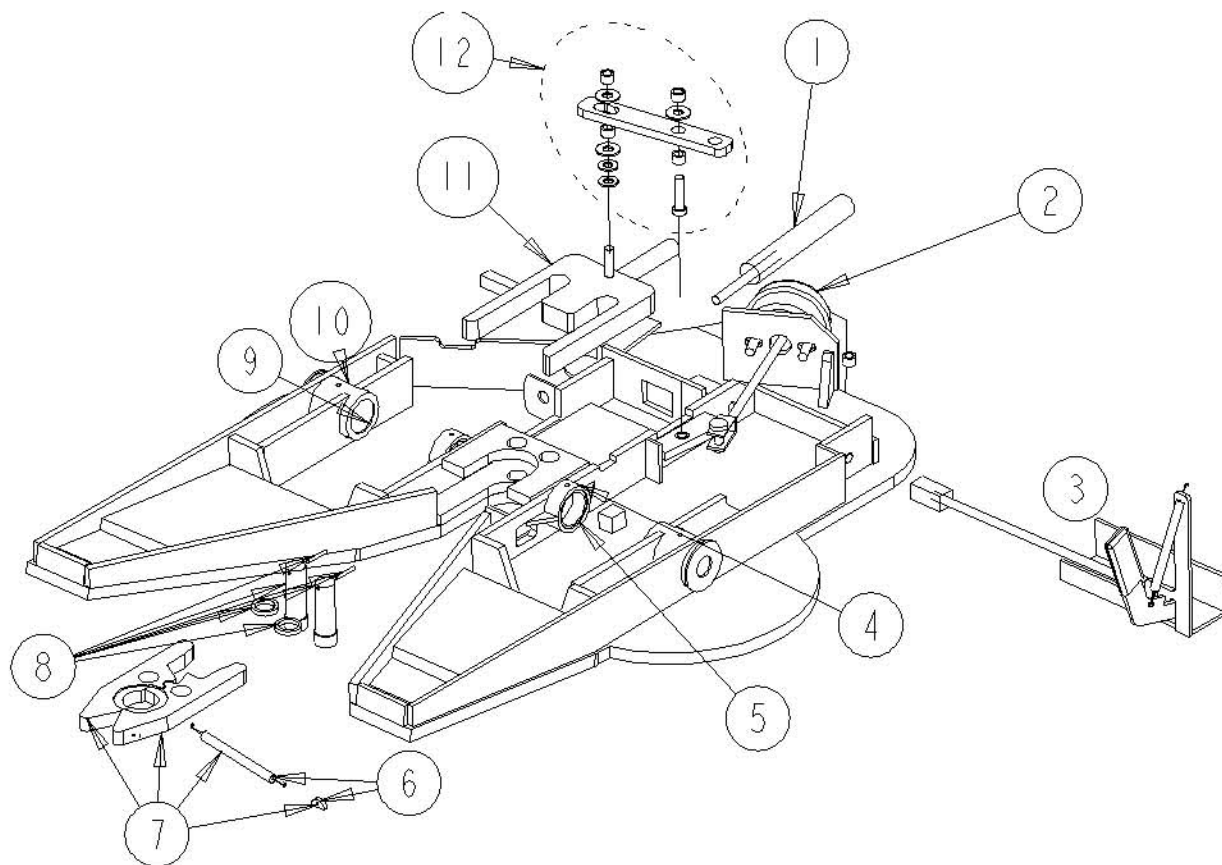

# WARREN FW-45 Lifting Fifth Wheel

## List of Authorized Replacement Parts

Drawing Number	Description	Part Number
1	Air Locking Cylinder with Nut	600-60001
2	Warren Air Chamber— <b>DO NOT SUBSTITUTE WITH ANY OTHER TYPE</b>	600-60002
3	Road Lock Repair Kit	600-60003
4	1" Top Plate Bearing Housing	600-60004
5	1" Connex Top Plate Bearing	600-60005
6	Jaw Spring	600-60006
7	Jaw Pair with Spring and Hook	600-60007
8	Jaw pin with Cotter Pin (2 required)	600-60008
9	3-3/8" Top Plate Bearing Housing	600-60009
10	3-3/8" Connex Top Plate Bearing	600-60010
11	Jaw Fork	600-60011
12	Locking Linkage	600-60012

## List of Authorized Replacement Parts

Drawing Number	Description	Part Number
13	Knuckle for hydraulic cylinder	600-80071
14	Fifth Wheel Plate	600-60151
15	Fifth Wheel Shaft (2 required)	600-60015
16	Flat Washer (2 required)	900-80223
17	Rear Elevator	600-60017
18	Rear Cross Shaft	600-60018
19	Shaft Retaining Collar (2 required)	600-60019
20	Roller Wheel (2 required)	600-60020
21	Front Elevator	600-60146
22	Roller Shaft	600-60022
23	Front Cross Shaft	600-60023
24	Hydraulic Cylinder	600-80002
25	2-3/4" Elevator Bearing Housing	600-60026
26	2-3/4" Connex Elevator Bearing	600-60027